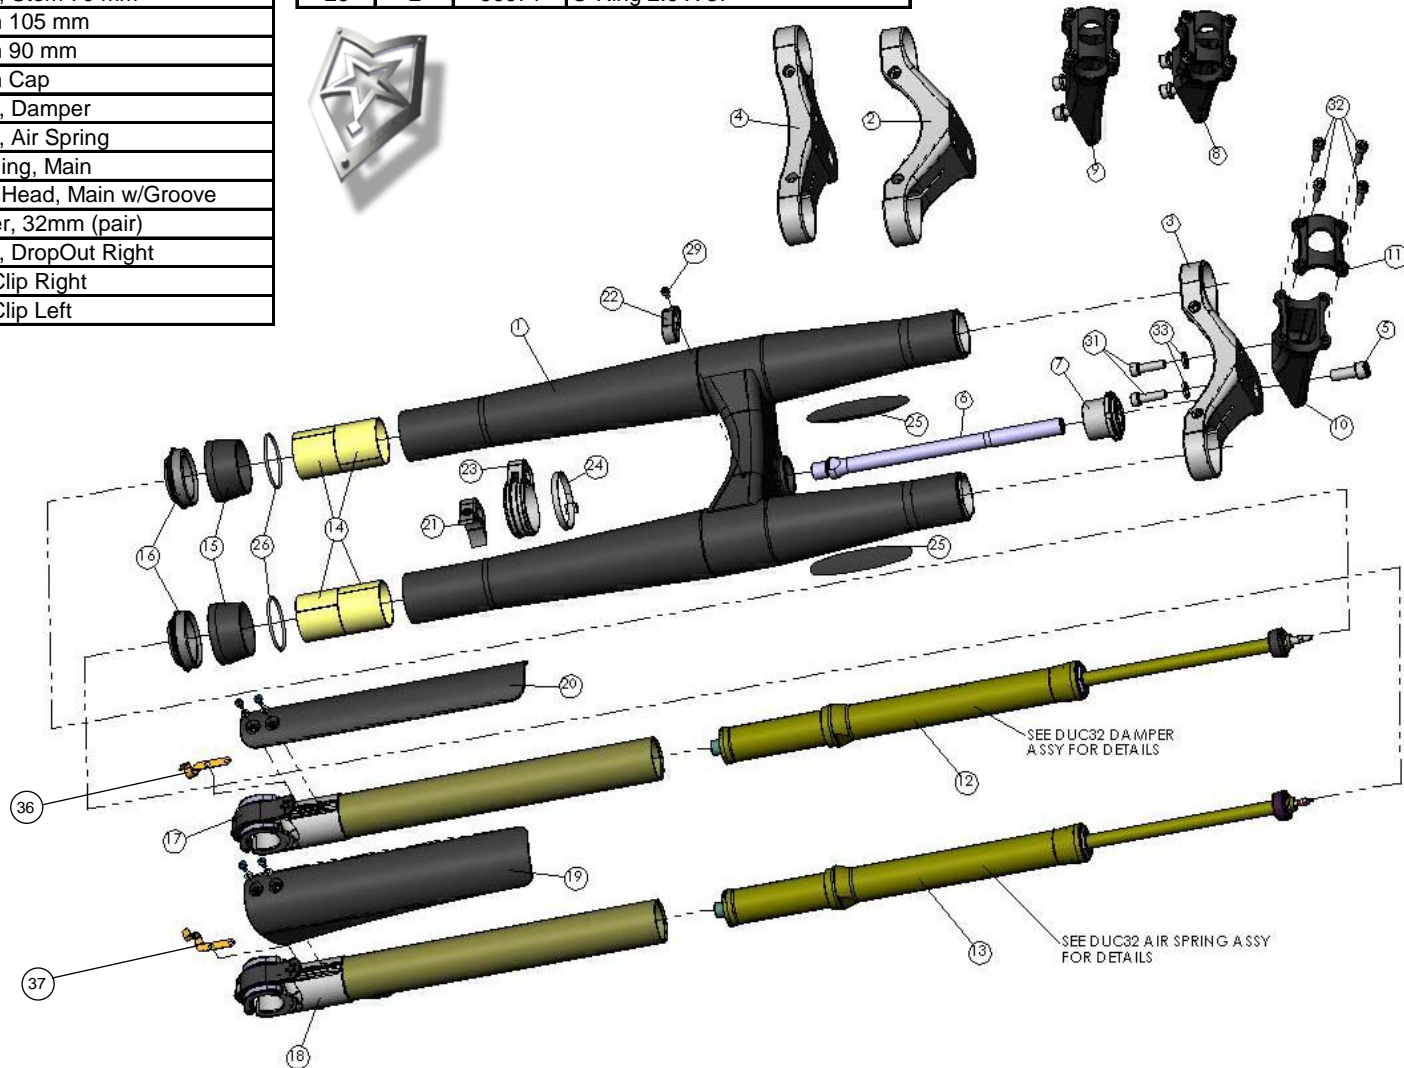

DUC 32 Fork Assembly – Exploded View / Parts List

Item	Qty	Part #	Description
1	1	90164	Assembly, Upper - Black
1	1	90165	Assembly, Upper - Silver
2	1	30105	Upper Crown, Tall
3	1	20104	Upper Crown, Medium
4	1	30103	Upper Crown, Low
5	1	90138	Steerer Bolt
6	1	90155	Steerer Shaft
7	1	90141	Nut, Steerer Shaft
8	1	30101	Assy, Stem 70 mm
9	1	31000	Stem 105 mm
10	1	30102	Stem 90 mm
11	1	90156	Stem Cap
12	1	99171	Assy, Damper
13	1	99170	Assy, Air Spring
14	4	90060	Bushing, Main
15	2	90145	Seal Head, Main w/Groove
16	2	90166	Wiper, 32mm (pair)
17	1	99003	Assy, DropOut Right
36	1	90114	QR Clip Right
37	1	90113	QR Clip Left

Item	Qty	Part #	Description
18	1	99004	Assy, Drop-Out Left
19	1	90168	Leg Guard, Left
20	1	90169	Leg Guard, Right
21	1	99086	Assy, Cable Guide Lower (old)
22	1	90104	Cable Guide, Upper
23	1	90103	Cable Guide
24	1	N/A	Cable Tie
25	2	90140	Bumper, Frame
26	2	90071	O-Ring 2.0 X 37

Item	Qty	Part #	Description
27	4	90021	Screw Philips Panhead 3 x 6
28	4	90080	Washer, Leg Guard 3 mm
29	1	N/A	Bolt, 3 X 5
30	2	90028	Upper Crown Bolt, 5 X 25
31	2	90087	Bolt, Stem 6 X 20
32	4	90027	Stem Cap Bolt, 5 X 18
33	2	90029	Washer, 6 X 12.5
35	2	N/A	Oil, Bushing Lubrication 8 ml

DUC 32 Damper Assembly – Exploded View / Parts List

Item	Qty	Part #	Description
1	1	90125	Knob, Bleed Adjust
2	1	90126	Knob, Lockout
3	1	90124	Index Pin
4	1	90119	Bolt, Damper Rod
5	1	90117	Bottom Bumper
6	1	90121	DUC32 Damper Rod
7	1	90127	DUC32 Lock Tube
8	1	90116	DUC32 Adjuster Rod
9	1	90131	Seal Head, Damper
10	1	90130	Stud, Damper Piston
11	1	90129	Pin, LockTube
12	1	90120	Damper Piston
13	1	90123	Glide Ring