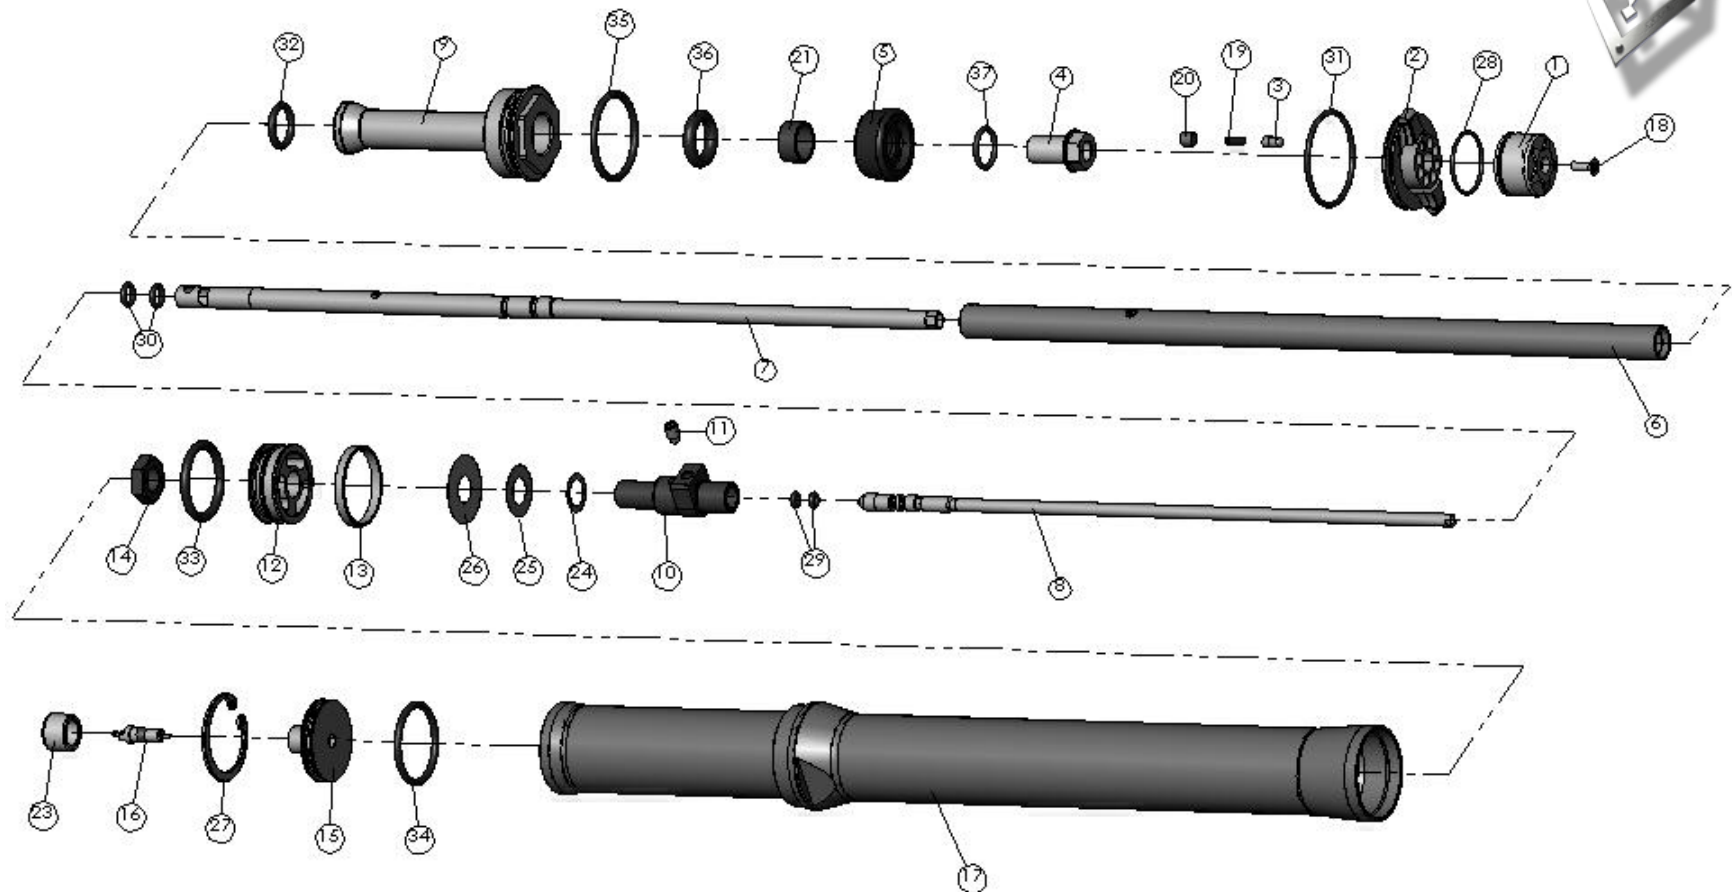

DUC 32 Fork Assembly – Exploded View / Parts List

Item	Qty	Part #	Description
1	1	90164	Assembly, Upper - Black
1	1	90165	Assembly, Upper - Silver
2	1	30105	Upper Crown, Tall
3	1	20104	Upper Crown, Medium
4	1	30103	Upper Crown, Low
5	1	90138	Steerer Bolt
6	1	90155	Steerer Shaft
7	1	90141	Nut, Steerer Shaft
8	1	30101	Assy, Stem 70 mm
9	1	31000	Stem 105 mm
10	1	30102	Stem 90 mm
11	1	90156	Stem Cap
12	1	99171	Assy, Damper
13	1	99170	Assy, Air Spring
14	4	90060	Bushing, Main
15	2	90145	Seal Head, Main w/Groove
16	2	90166	Wiper, 32mm (pair)
17	1	99003	Assy, DropOut Right
36	1	90114	QR Clip Right
37	1	90113	QR Clip Left

Item	Qty	Part #	Description
27	4	90021	Screw Philips Panhead 3 x 6
28	4	90080	Washer, Leg Guard 3 mm
29	1	N/A	Bolt, 3 X 5
30	2	90028	Upper Crown Bolt, 5 X 25
31	2	90087	Bolt, Stem 6 X 20
32	4	90027	Stem Cap Bolt, 5 X 18
33	2	90029	Washer, 6 X 12.5
35	2	N/A	Oil, Bushing Lubrication 8 ml

DUC 32 Damper Assembly – Exploded View / Parts List

Item	Qty	Part #	Description
1	1	90125	Knob, Bleed Adjust
2	1	90126	Knob, Lockout
3	1	90124	Index Pin
4	1	90119	Bolt, Damper Rod
5	1	90117	Bottom Bumper
6	1	90121	DUC32 Damper Rod
7	1	90127	DUC32 Lock Tube
8	1	90116	DUC32 Adjuster Rod
9	1	90131	Seal Head, Damper
10	1	90130	Stud, Damper Piston
11	1	90129	Pin, LockTube
12	1	90120	Damper Piston
13	1	90123	Glide Ring