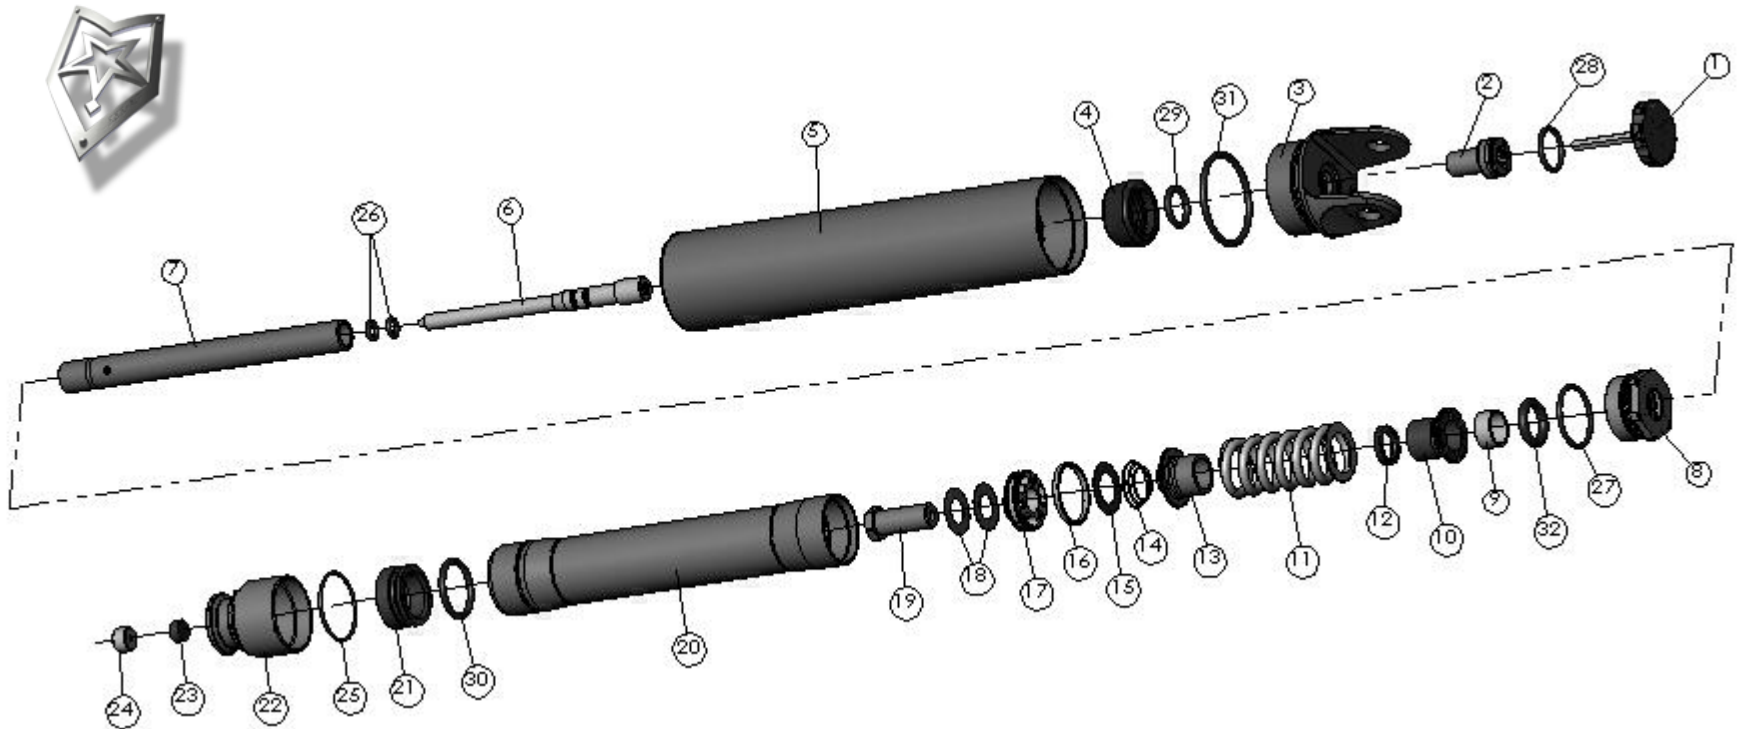

7.2/3 Rear Shock Damper – Exploded View / Parts List

No	QTY.	Part #	Description
1	1	90170	Knob, Adjuster
2	1	90171	Bolt, Shaft
3	1	90172	Top Cap
4	1	90117	Bottom Bumper
5	1	90173	ML7.2 Tube, Inner
6	1	90174	ML7.2 Rod, Adjuster
7	1	90175	ML7.2 Damper Shaft
8	1	90176	Seal Head
9	1	90032	DU Bushing 10 X 12 X 6
10	1	90196	Collar, Neg Spring
11	1	90177	Spring, Negative

No	QTY.	Part #	Description
12	1	90101	Bumper, Top-out
13	1	90179	Collar, Top-Out
14	1	90180	Spring, CheckValve
15	1	90181	Shim - 10.6 X 17.8 X .25
16	1	90182	Glide Ring
17	1	90183	Piston, Damper
18	2	90034	Shim - 8 X 16 X.15
19	1	90184	Bolt, Piston
20	1	90185	ML7.2 Damper Tube
21	1	90186	Piston, Floating
22	1	90187	ML7.2 Attachment Boss

No	QTY.	Part #	Description
23	1	90188	Membrane, Nitro
24	1	90189	SetScrew, Nitro
25	1	90190	O-Ring 1.0 X 21
26	2	90191	O-Ring 1.5 X 4
27	1	90192	O-Ring 1.5 X 18
28	1	90193	O-Ring 1.5 X 12
29	1	90011	O-Ring 2.0 X 10
30	1	90194	O-Ring 2.0 X 16
31	1	90195	O-Ring 2.0 X 27
32	1	90209	O-Ring 3.0 X 10

8.0 Rear Shock Damper – Exploded View / Parts List

Item	Qty	Part #	Description
1	1	90170	Knob, Adjuster
2	1	90171	Bolt, Shaft
3	1	90172	Top Cap
4	1	90117	DUC32 Bottom Bumper
5	1	90211	ML8 Tube, Inner
6	1	90212	ML8 Rod, Adjuster
7	1	90213	ML8 Damper Shaft
9	1	90176	Seal Head
10	1	90032	DU Bushing 10 X 12 X 6
11	1	90196	Collar, Neg Spring
12	1	90177	Spring, Negative