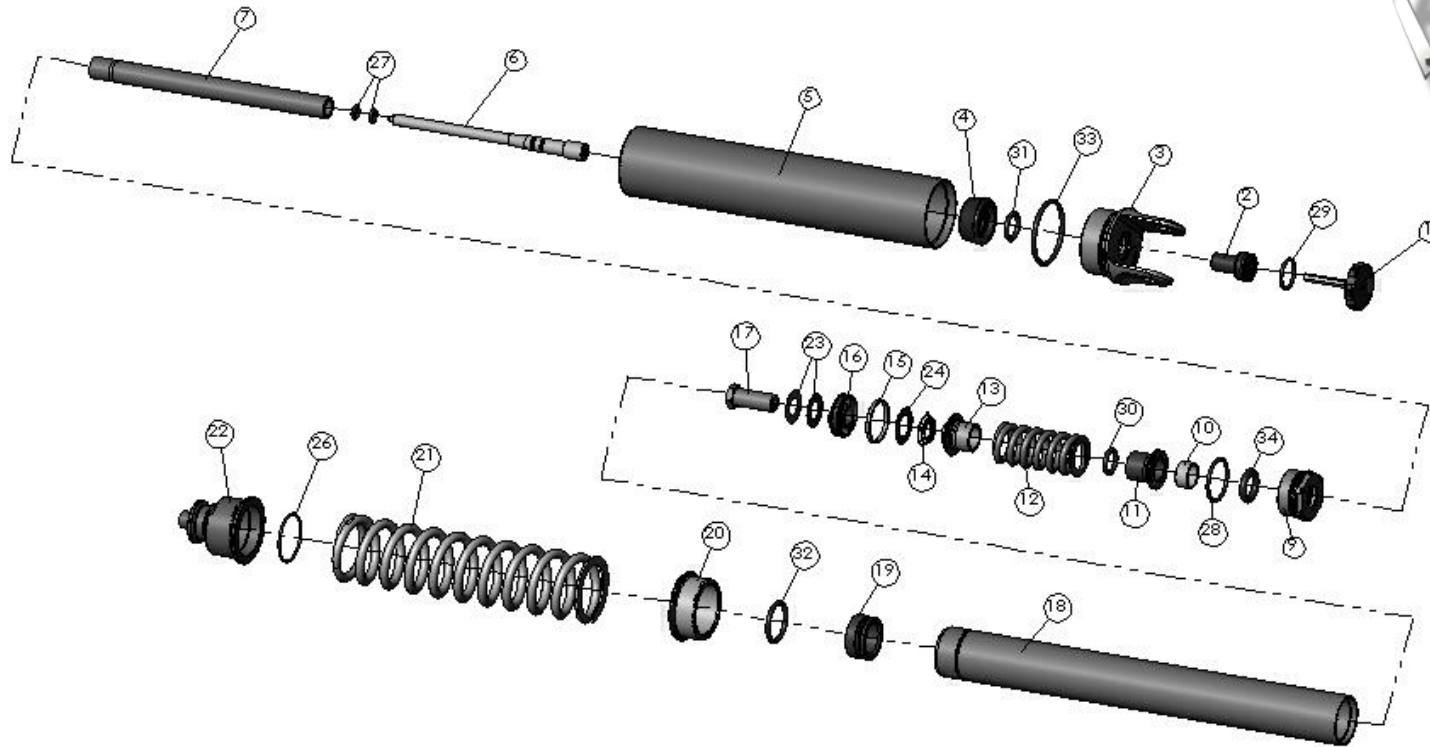

7.2/3 Rear Shock Damper – Exploded View / Parts List

No	QTY.	Part #	Description
1	1	90170	Knob, Adjuster
2	1	90171	Bolt, Shaft
3	1	90172	Top Cap
4	1	90117	Bottom Bumper
5	1	90173	ML7.2 Tube, Inner
6	1	90174	ML7.2 Rod, Adjuster
7	1	90175	ML7.2 Damper Shaft
8	1	90176	Seal Head
9	1	90032	DU Bushing 10 X 12 X 6
10	1	90196	Collar, Neg Spring
11	1	90177	Spring, Negative

No	QTY.	Part #	Description
12	1	90101	Bumper, Top-out
13	1	90179	Collar, Top-Out
14	1	90180	Spring, CheckValve
15	1	90181	Shim - 10.6 X 17.8 X .25
16	1	90182	Glide Ring
17	1	90183	Piston, Damper
18	2	90034	Shim - 8 X 16 X.15
19	1	90184	Bolt, Piston
20	1	90185	ML7.2 Damper Tube
21	1	90186	Piston, Floating
22	1	90187	ML7.2 Attachment Boss

No	QTY.	Part #	Description
23	1	90188	Membrane, Nitro
24	1	90189	SetScrew, Nitro
25	1	90190	O-Ring 1.0 X 21
26	2	90191	O-Ring 1.5 X 4
27	1	90192	O-Ring 1.5 X 18
28	1	90193	O-Ring 1.5 X 12
29	1	90011	O-Ring 2.0 X 10
30	1	90194	O-Ring 2.0 X 16
31	1	90195	O-Ring 2.0 X 27
32	1	90209	O-Ring 3.0 X 10

8.0 Rear Shock Damper – Exploded View / Parts List

Item	Qty	Part #	Description
1	1	90170	Knob, Adjuster
2	1	90171	Bolt, Shaft
3	1	90172	Top Cap
4	1	90117	DUC32 Bottom Bumper
5	1	90211	ML8 Tube, Inner
6	1	90212	ML8 Rod, Adjuster
7	1	90213	ML8 Damper Shaft
9	1	90176	Seal Head
10	1	90032	DU Bushing 10 X 12 X 6
11	1	90196	Collar, Neg Spring
12	1	90177	Spring, Negative