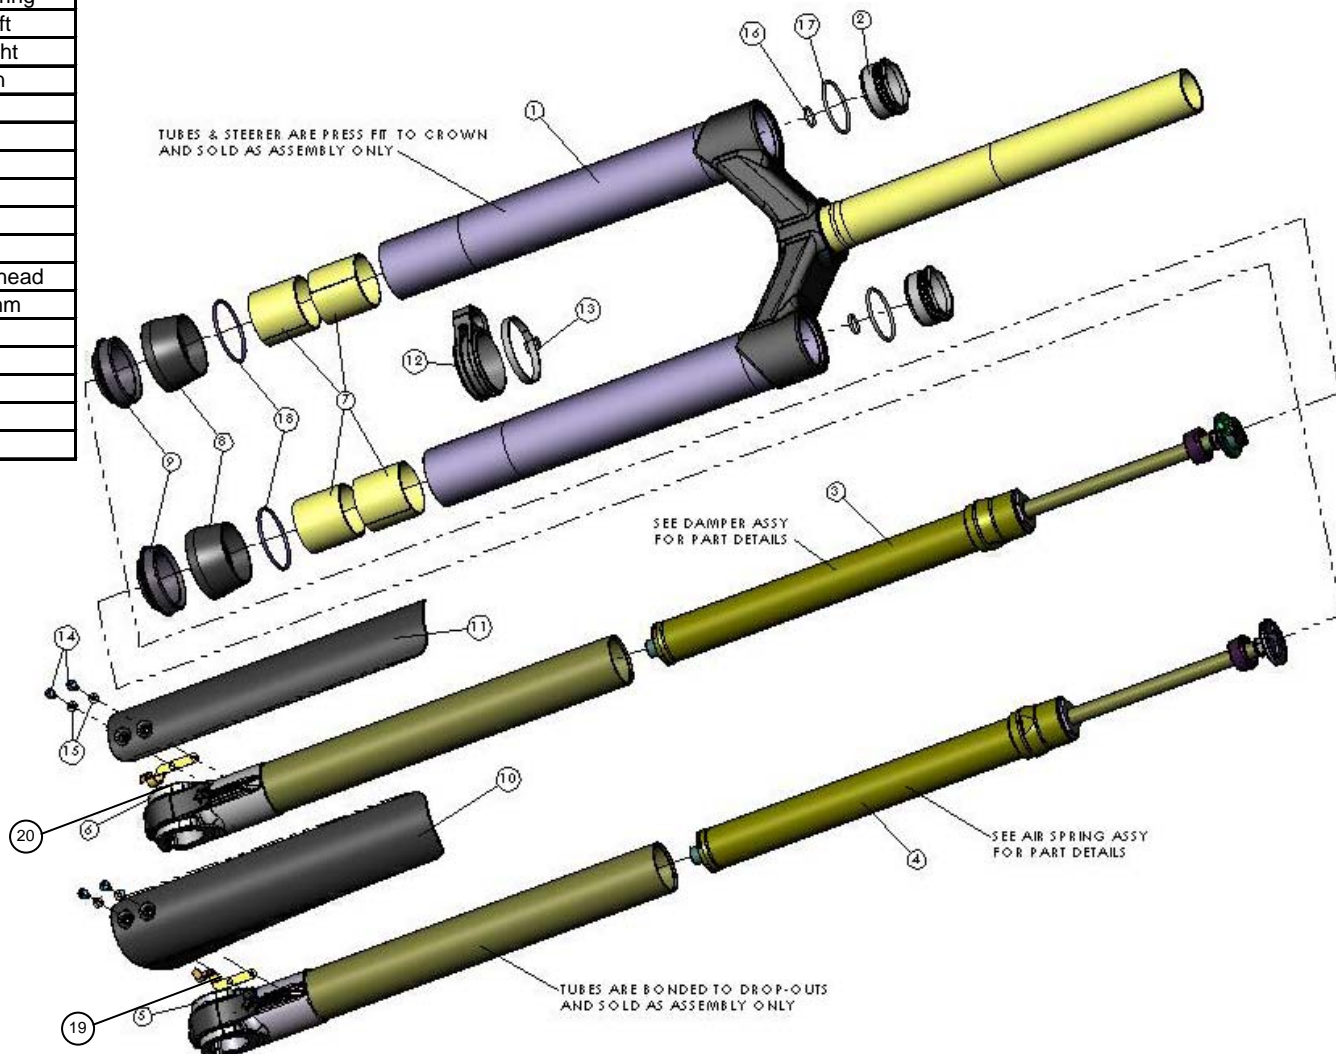

SC 32 Fork Assembly – Exploded View / Parts List

Item	Qty	Part #	Description
1	1	90209	SC32 Assy, Upper
2	2	90210	SC32 Top Cap
3	1	99041	SC32 Assy, Damper
4	1	99042	SC32 Assy, Air Spring
5	1	99004	Assy, Drop-Out Left
6	1	99003	Assy, DropOut Right
7	4	90060	ML7 Bushing, Main
8	2	90145	Seal Head, Main
9	2	90166	Wiper, 32mm
10	1	90168	Leg Guard, Left
11	1	90169	Leg Guard, Right
12	1	90103	Cable Guide
13	1	N/A	Cable Tie
14	4	90021	Screw Philips Panhead
15	4	90080	Washer, Lock, 3 mm
16	2	90068	O-Ring 1.5 X 10
17	2	90069	O-Ring 2.0 X 31
18	2	90071	O-Ring 2.0 X 37
19	1	90114	QR Clip Right
20	1	90113	QR Clip Left

SC 32 Damper Assembly – Exploded View / Parts List

Item	Qty	Part #	Description
1	1	90125	Knob, Bleed Adjust
2	1	90126	Knob, Lockout
3	1	90124	Index Pin
4	1	90119	Bolt, Damper Rod
5	1	90117	Bottom Bumper
6	1	90088	SC32 Damper Rod
7	1	90089	SC32 Lock Tube
8	1	90090	SC32 Adjuster Rod
9	1	90131	SealHead, Damper
10	1	90130	Stud, Damper Piston
11	1	90129	Pin, LockTube
12	1	90120	Damper Piston

Item	Qty	Part #	Description
13	1	90123	Glide Ring
14	1	90128	Nut, Damper Piston
15	1	90118	Base Cap, Damper Tube
16	1	90147	Schrader Valve Core
17	1	90091	SC32 Damper / Air Tube
18	1	90017	Screw, Philips Flathead 2.5 X 6
19	1	90132	Spring, Index
20	1	90025	Set Screw 4 X 4
21	1	90032	DU Bushing 10 X 12 X 6
22	1	90146	Washer, Schrader Cap
23	1	90735	Schrader Valve Cap
24	1	90033	Shim - 8 X 12 X.20

SC 32 Air Spring Assembly – Exploded View / Parts List

Item	Qty	Part #	Description
1	1	90148	Schrader Valve Cover
2	1	90154	Schrader Valve
3	1	90117	Bottom Bumper
4	1	90092	SC32 Spring Rod
5	1	90152	Seal Head, SpringTube
6	1	90151	Collar, Neg Spring
7	1	90149	Negative Spring 23 lb
8	1	90101	Bumper, Top-out
9	1	90150	Piston, Air Spring
10	1	90091	SC32 Damper / Air Tube
11	1	90118	Base Cap, Damper Tube