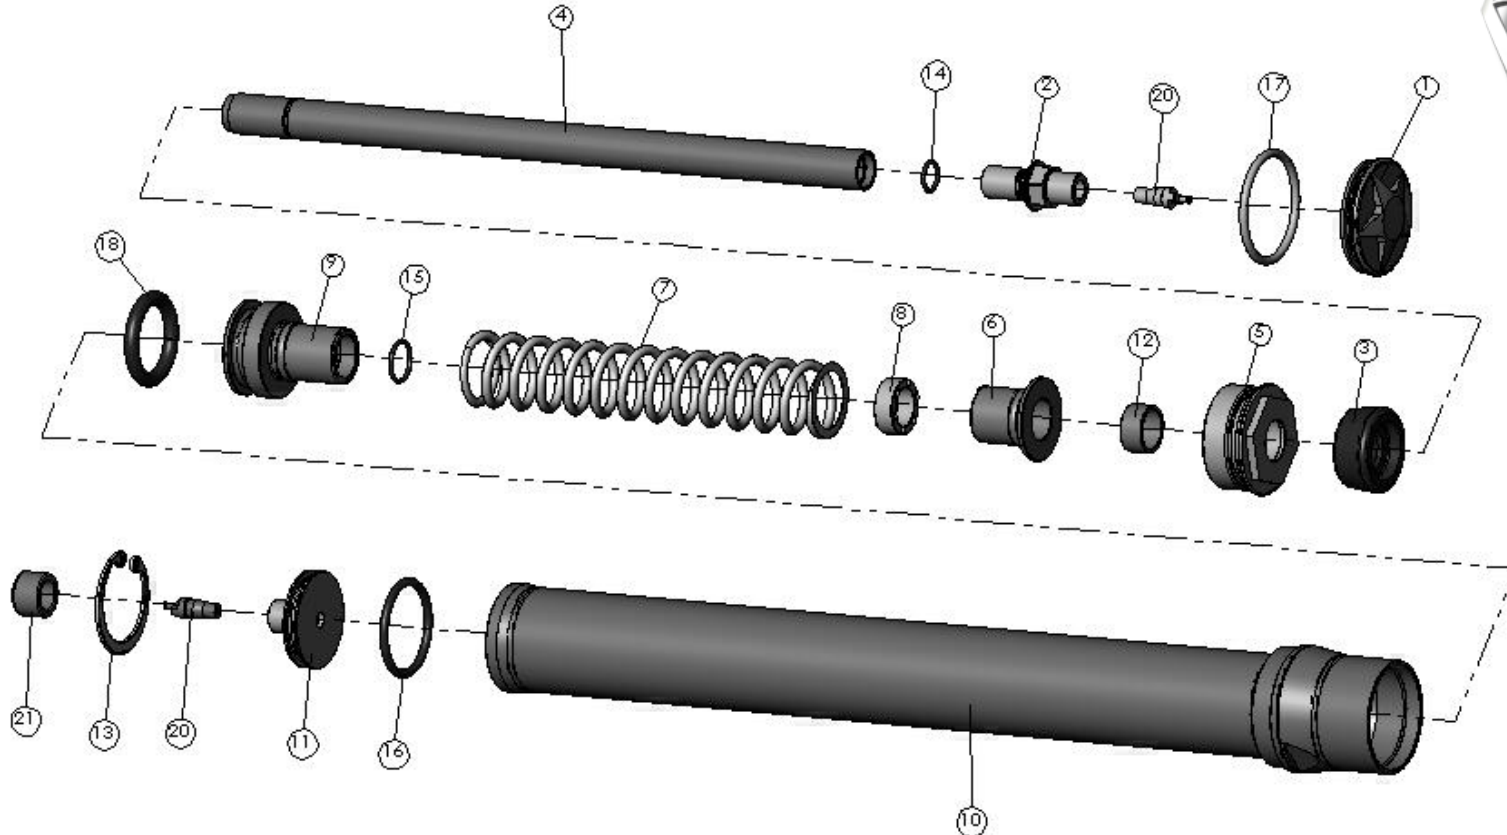

SC 32 Fork Assembly – Exploded View / Parts List

Item	Qty	Part #	Description
1	1	90209	SC32 Assy, Upper
2	2	90210	SC32 Top Cap
3	1	99041	SC32 Assy, Damper
4	1	99042	SC32 Assy, Air Spring
5	1	99004	Assy, Drop-Out Left
6	1	99003	Assy, DropOut Right
7	4	90060	ML7 Bushing, Main
8	2	90145	Seal Head, Main
9	2	90166	Wiper, 32mm
10	1	90168	Leg Guard, Left
11	1	90169	Leg Guard, Right
12	1	90103	Cable Guide
13	1	N/A	Cable Tie
14	4	90021	Screw Philips Panhead
15	4	90080	Washer, Lock, 3 mm
16	2	90068	O-Ring 1.5 X 10
17	2	90069	O-Ring 2.0 X 31
18	2	90071	O-Ring 2.0 X 37
19	1	90114	QR Clip Right
20	1	90113	QR Clip Left

SC 32 Damper Assembly – Exploded View / Parts List

Item	Qty	Part #	Description
1	1	90125	Knob, Bleed Adjust
2	1	90126	Knob, Lockout
3	1	90124	Index Pin
4	1	90119	Bolt, Damper Rod
5	1	90117	Bottom Bumper
6	1	90088	SC32 Damper Rod
7	1	90089	SC32 Lock Tube
8	1	90090	SC32 Adjuster Rod
9	1	90131	SealHead, Damper
10	1	90130	Stud, Damper Piston
11	1	90129	Pin, LockTube
12	1	90120	Damper Piston

Item	Qty	Part #	Description
13	1	90123	Glide Ring
14	1	90128	Nut, Damper Piston
15	1	90118	Base Cap, Damper Tube
16	1	90147	Schrader Valve Core
17	1	90091	SC32 Damper / Air Tube
18	1	90017	Screw, Philips Flathead 2.5 X 6
19	1	90132	Spring, Index
20	1	90025	Set Screw 4 X 4
21	1	90032	DU Bushing 10 X 12 X 6
22	1	90146	Washer, Schrader Cap
23	1	90735	Schrader Valve Cap
24	1	90033	Shim - 8 X 12 X.20

SC 32 Air Spring Assembly – Exploded View / Parts List

Item	Qty	Part #	Description
1	1	90148	Schrader Valve Cover
2	1	90154	Schrader Valve
3	1	90117	Bottom Bumper
4	1	90092	SC32 Spring Rod
5	1	90152	Seal Head, SpringTube
6	1	90151	Collar, Neg Spring
7	1	90149	Negative Spring 23 lb
8	1	90101	Bumper, Top-out
9	1	90150	Piston, Air Spring
10	1	90091	SC32 Damper / Air Tube
11	1	90118	Base Cap, Damper Tube