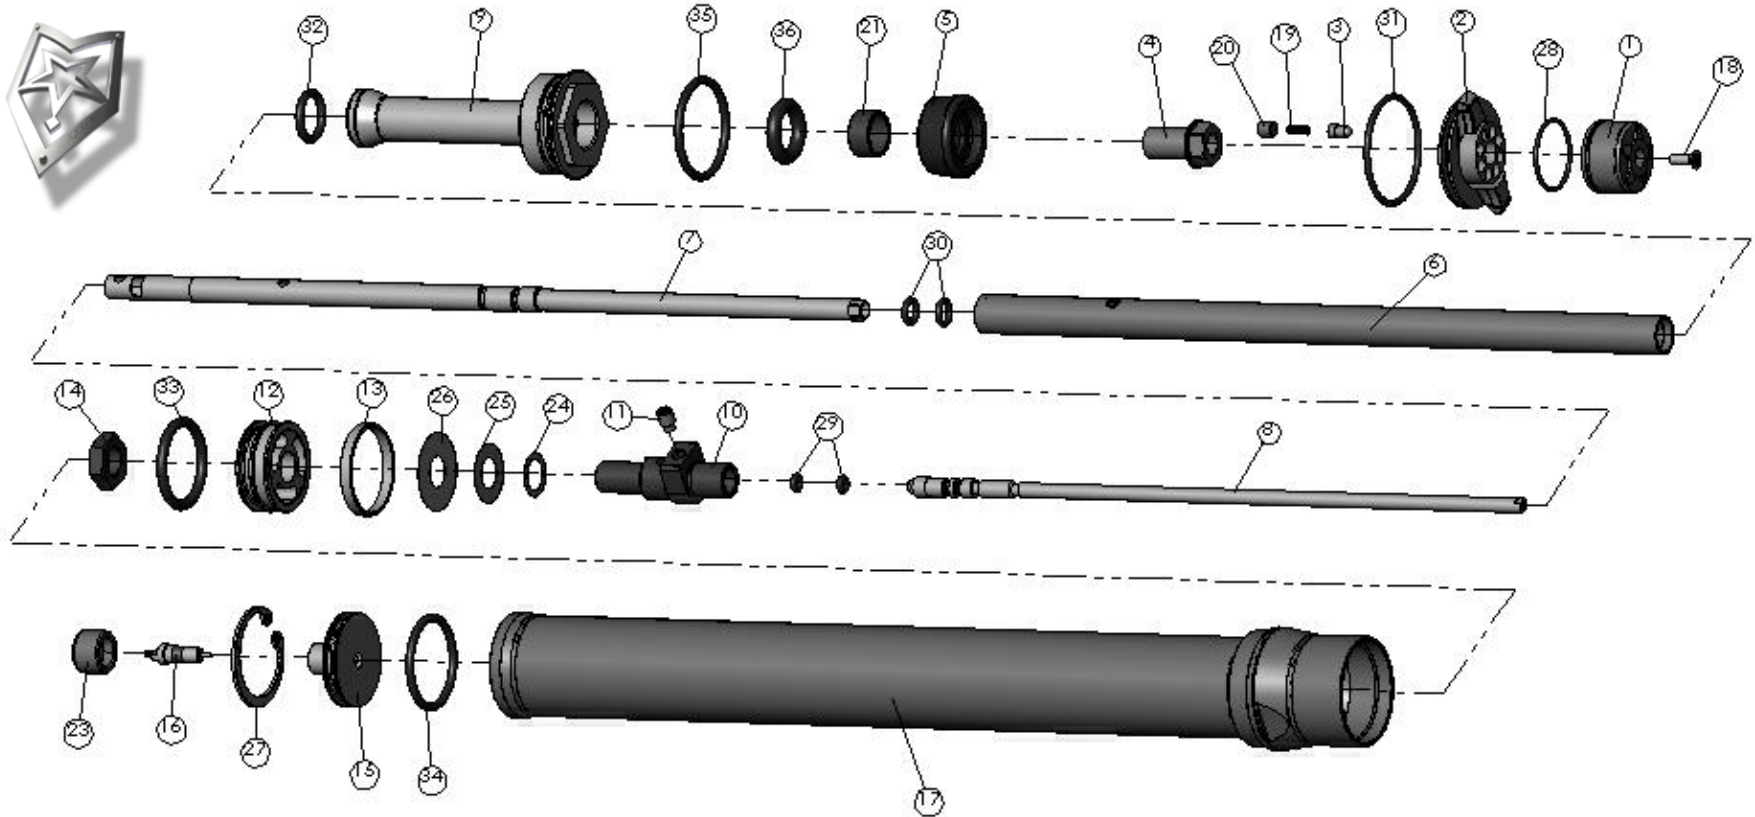

SC 32 Fork Assembly – Exploded View / Parts List

Item	Qty	Part #	Description
1	1	90209	SC32 Assy, Upper
2	2	90210	SC32 Top Cap
3	1	99041	SC32 Assy, Damper
4	1	99042	SC32 Assy, Air Spring
5	1	99004	Assy, Drop-Out Left
6	1	99003	Assy, DropOut Right
7	4	90060	ML7 Bushing, Main
8	2	90145	Seal Head, Main
9	2	90166	Wiper, 32mm
10	1	90168	Leg Guard, Left
11	1	90169	Leg Guard, Right
12	1	90103	Cable Guide
13	1	N/A	Cable Tie
14	4	90021	Screw Philips Panhead
15	4	90080	Washer, Lock, 3 mm
16	2	90068	O-Ring 1.5 X 10
17	2	90069	O-Ring 2.0 X 31
18	2	90071	O-Ring 2.0 X 37
19	1	90114	QR Clip Right
20	1	90113	QR Clip Left

SC 32 Damper Assembly – Exploded View / Parts List

Item	Qty	Part #	Description
1	1	90125	Knob, Bleed Adjust
2	1	90126	Knob, Lockout
3	1	90124	Index Pin
4	1	90119	Bolt, Damper Rod
5	1	90117	Bottom Bumper
6	1	90088	SC32 Damper Rod
7	1	90089	SC32 Lock Tube
8	1	90090	SC32 Adjuster Rod
9	1	90131	SealHead, Damper
10	1	90130	Stud, Damper Piston
11	1	90129	Pin, LockTube
12	1	90120	Damper Piston

Item	Qty	Part #	Description
13	1	90123	Glide Ring
14	1	90128	Nut, Damper Piston
15	1	90118	Base Cap, Damper Tube
16	1	90147	Schrader Valve Core
17	1	90091	SC32 Damper / Air Tube
18	1	90017	Screw, Philips Flathead 2.5 X 6
19	1	90132	Spring, Index
20	1	90025	Set Screw 4 X 4
21	1	90032	DU Bushing 10 X 12 X 6
22	1	90146	Washer, Schrader Cap
23	1	90735	Schrader Valve Cap
24	1	90033	Shim - 8 X 12 X.20

SC 32 Air Spring Assembly – Exploded View / Parts List

Item	Qty	Part #	Description
1	1	90148	Schrader Valve Cover
2	1	90154	Schrader Valve
3	1	90117	Bottom Bumper
4	1	90092	SC32 Spring Rod
5	1	90152	Seal Head, SpringTube
6	1	90151	Collar, Neg Spring
7	1	90149	Negative Spring 23 lb
8	1	90101	Bumper, Top-out
9	1	90150	Piston, Air Spring
10	1	90091	SC32 Damper / Air Tube
11	1	90118	Base Cap, Damper Tube